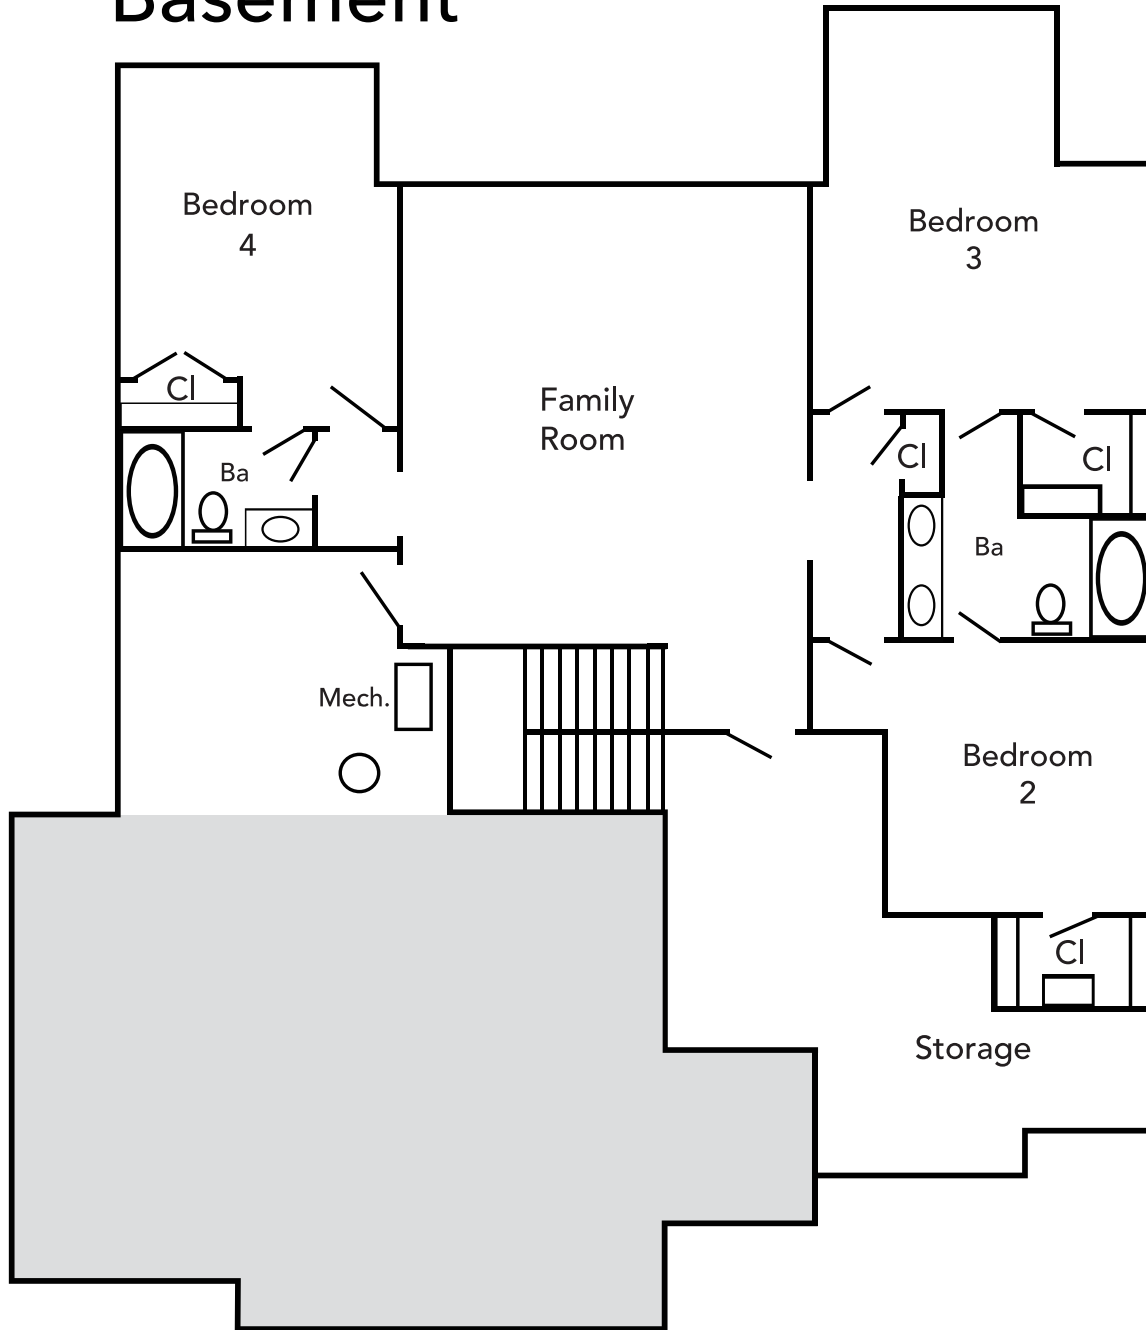

- 4 bedrooms
- Office or 5th Bedroom
- 3.1 Baths
- approx 3368 finish sq ft

- Reverse 1.5 story
- Master Suite with sitting room on Main Level
- Office/5th bedroom on Main Level
- Great Room with 12' ceilings
- Kitchen 11' ceilings
- Covered Patio off Master Bed and Kitchen
- Finished basement with storage

Main Floor

Basement

Alternate Basement