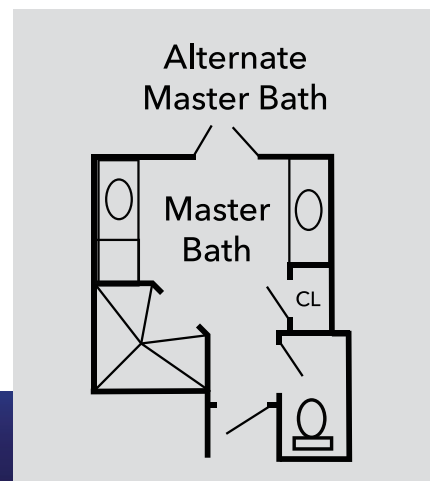

- 4 bedrooms
- Office or 5th Bedroom
- 3.1 Baths
- approx 3368 finish sq ft

- Reverse 1.5 story
- Master Suite with sitting room on Main Level
- Office/5th bedroom on Main Level
- Great Room with 12' ceilings
- Kitchen 11' ceilings
- Covered Patio off Master Bed and Kitchen
- Finished basement with storage

Main Floor

Basement

Alternate Basement