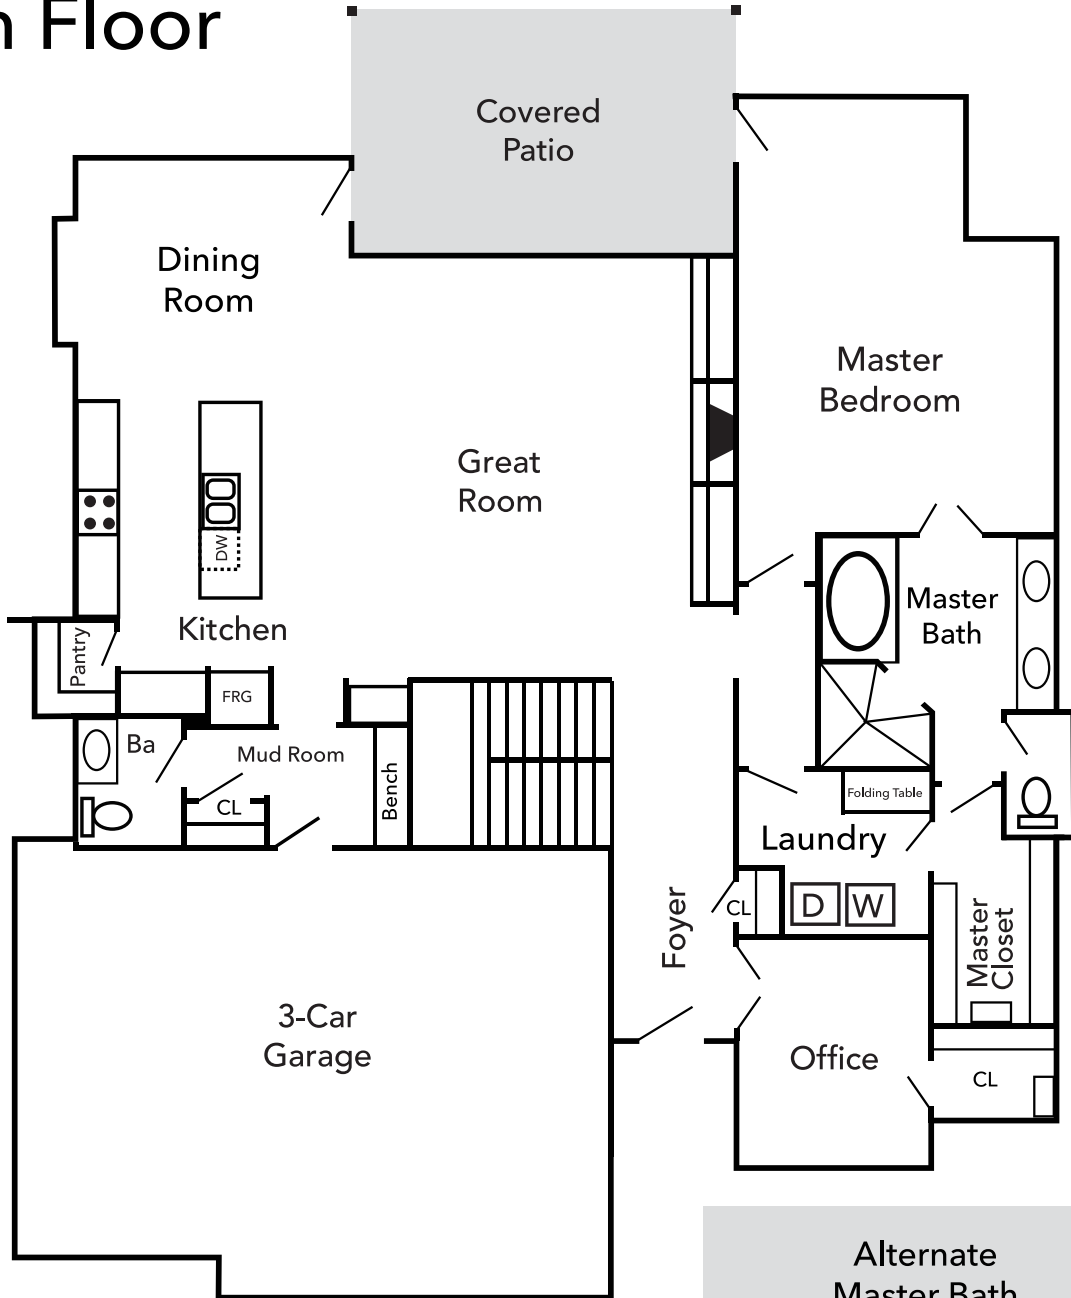

- 4 bedrooms
- Office or 5th Bedroom
- 3.1 Baths
- approx 3368 finish sq ft

- Reverse 1.5 story
- Master Suite with sitting room on Main Level
- Office/5th bedroom on Main Level
- Great Room with 12' ceilings
- Kitchen 11' ceilings
- Covered Patio off Master Bed and Kitchen
- Finished basement with storage

Main Floor

Basement

Alternate Basement