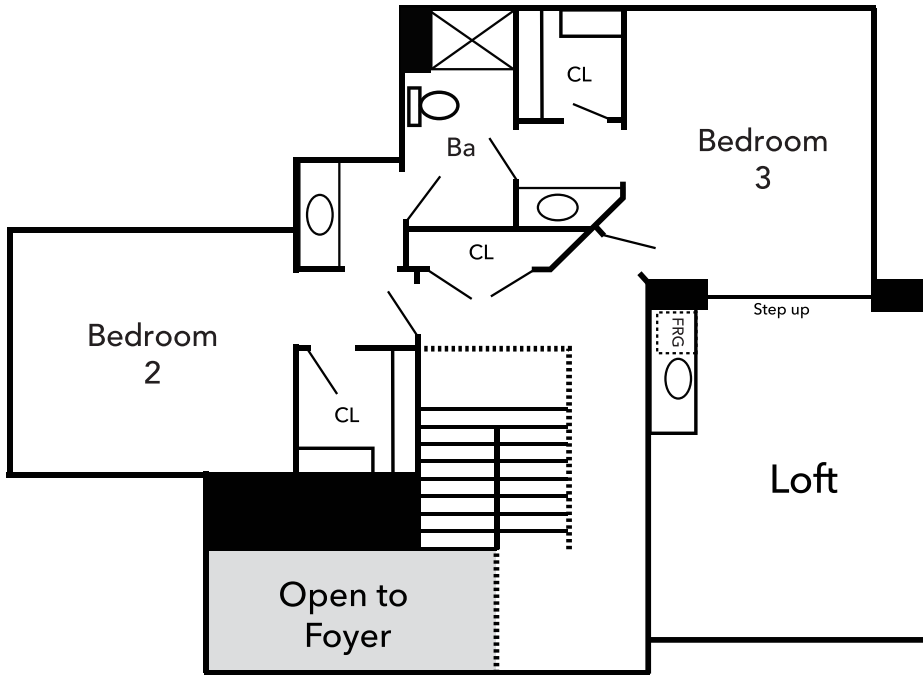

- 4 bedrooms
- 3.1 baths
- approx 2808 finished sq ft
- unfinished basement

- Master Suite on Main Level
- Great Room with 11' ceilings
- Covered Patio off Master Bedroom and Kitchen
- Walk In Shower in Bedroom #2
- Bedroom #3 with private loft or add 4th Bedroom
- Unfinished Basement with over 1700 sq feet to add

## Main Floor

## Second Floor

## Basement