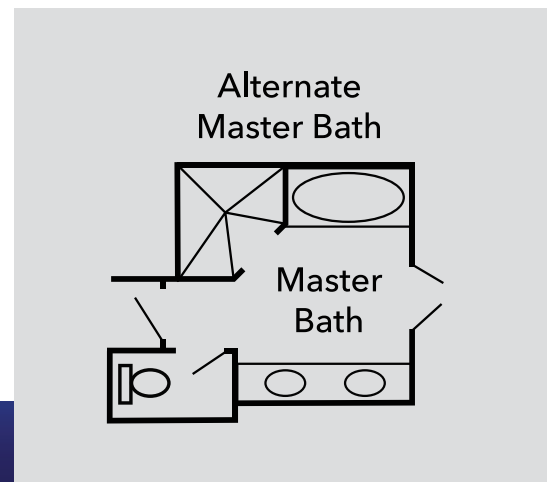

- 4 bedrooms
- 3.1 baths
- approx 2808 finished sq ft
- unfinished basement

- Master Suite on Main Level
- Great Room with 11' ceilings
- Covered Patio off Master Bedroom and Kitchen
- Walk In Shower in Bedroom #2
- Bedroom #3 with private loft or add 4th Bedroom
- Unfinished Basement with over 1700 sq feet to add

## Main Floor