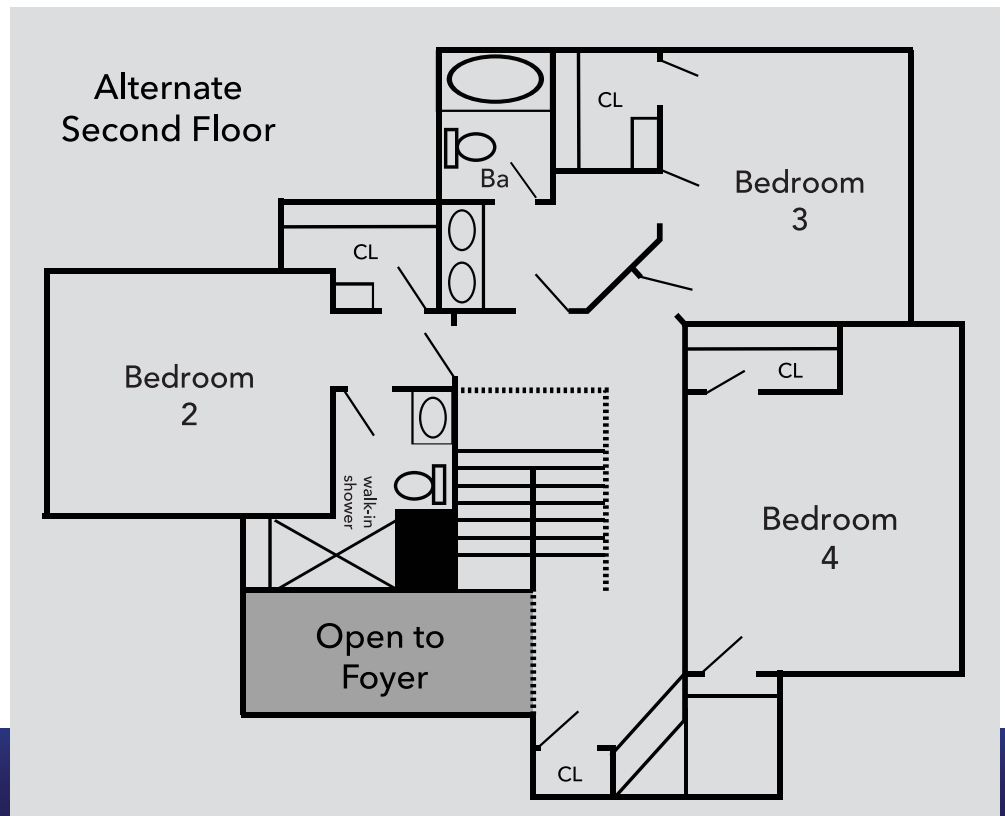

- 4 bedrooms
- 3.1 baths
- approx 2808 finished sq ft
- unfinished basement

- Master Suite on Main Level
- Great Room with 11' ceilings
- Covered Patio off Master Bedroom and Kitchen
- Walk In Shower in Bedroom #2
- Bedroom #3 with private loft or add 4th Bedroom
- Unfinished Basement with over 1700 sq feet to add

## Main Floor

## Second Floor

## Basement