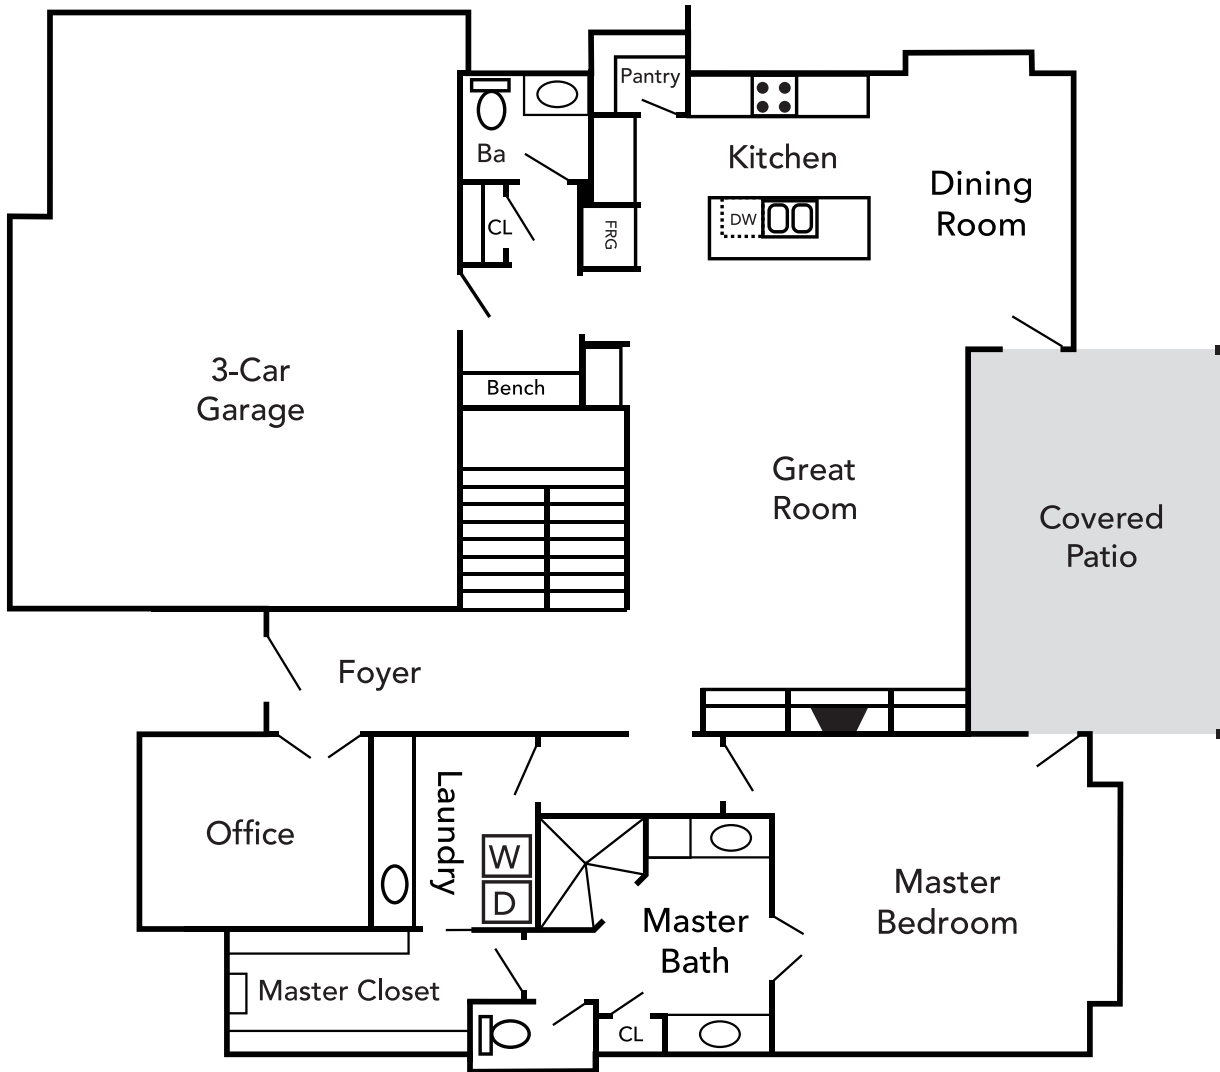

- 4 bedrooms
- 3.1 baths
- approx 2808 finished sq ft
- unfinished basement

- Master Suite on Main Level
- Great Room with 11' ceilings
- Covered Patio off Master Bedroom and Kitchen
- Walk In Shower in Bedroom #2
- Bedroom #3 with private loft or add 4th Bedroom
- Unfinished Basement with over 1700 sq feet to add

## Main Floor

## Second Floor

## Basement